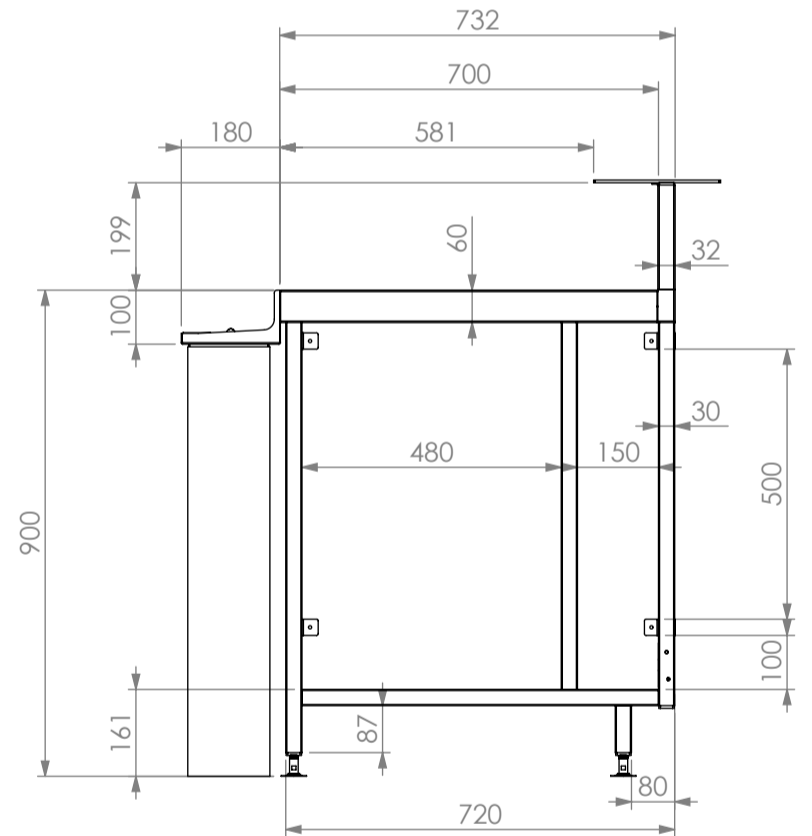

SIMPLY STAINLESS

Modular Bar Solutions

SBM-CB-7-0900

SBM-CB-7-1200

WMTS.101
WM-040293
SIMPLY STAINLESS
Model Number : SBM-CB

SPECIFICATION	
Tops	- High quality 304 grade stainless steel. - 1.2mm gauge, no. 4 Finish.
Core	- 3mm zinalume. - Marine grade protective paint .
Frames	- 30mm square stainless steel tube. - Satin polished, adjustable stainless disc feet .
Servery	- 5mm stainless steel flatbar. - Welded to frame. - 2 fixing holes.
Coffee Bench	- Fully integrated jug rinser Watermark approved. - Stainless steel drip tray. - 1/2" BSP drain spigot. - Coffee Knock and stainless steel bin included

SBM-CB	COFFEE BENCH	
	Product Code	Dimensions (mm)
	SBM-CB-7-0900	900x700x900/1100
SBM-CB-7-1200	1200x700x900/1100	